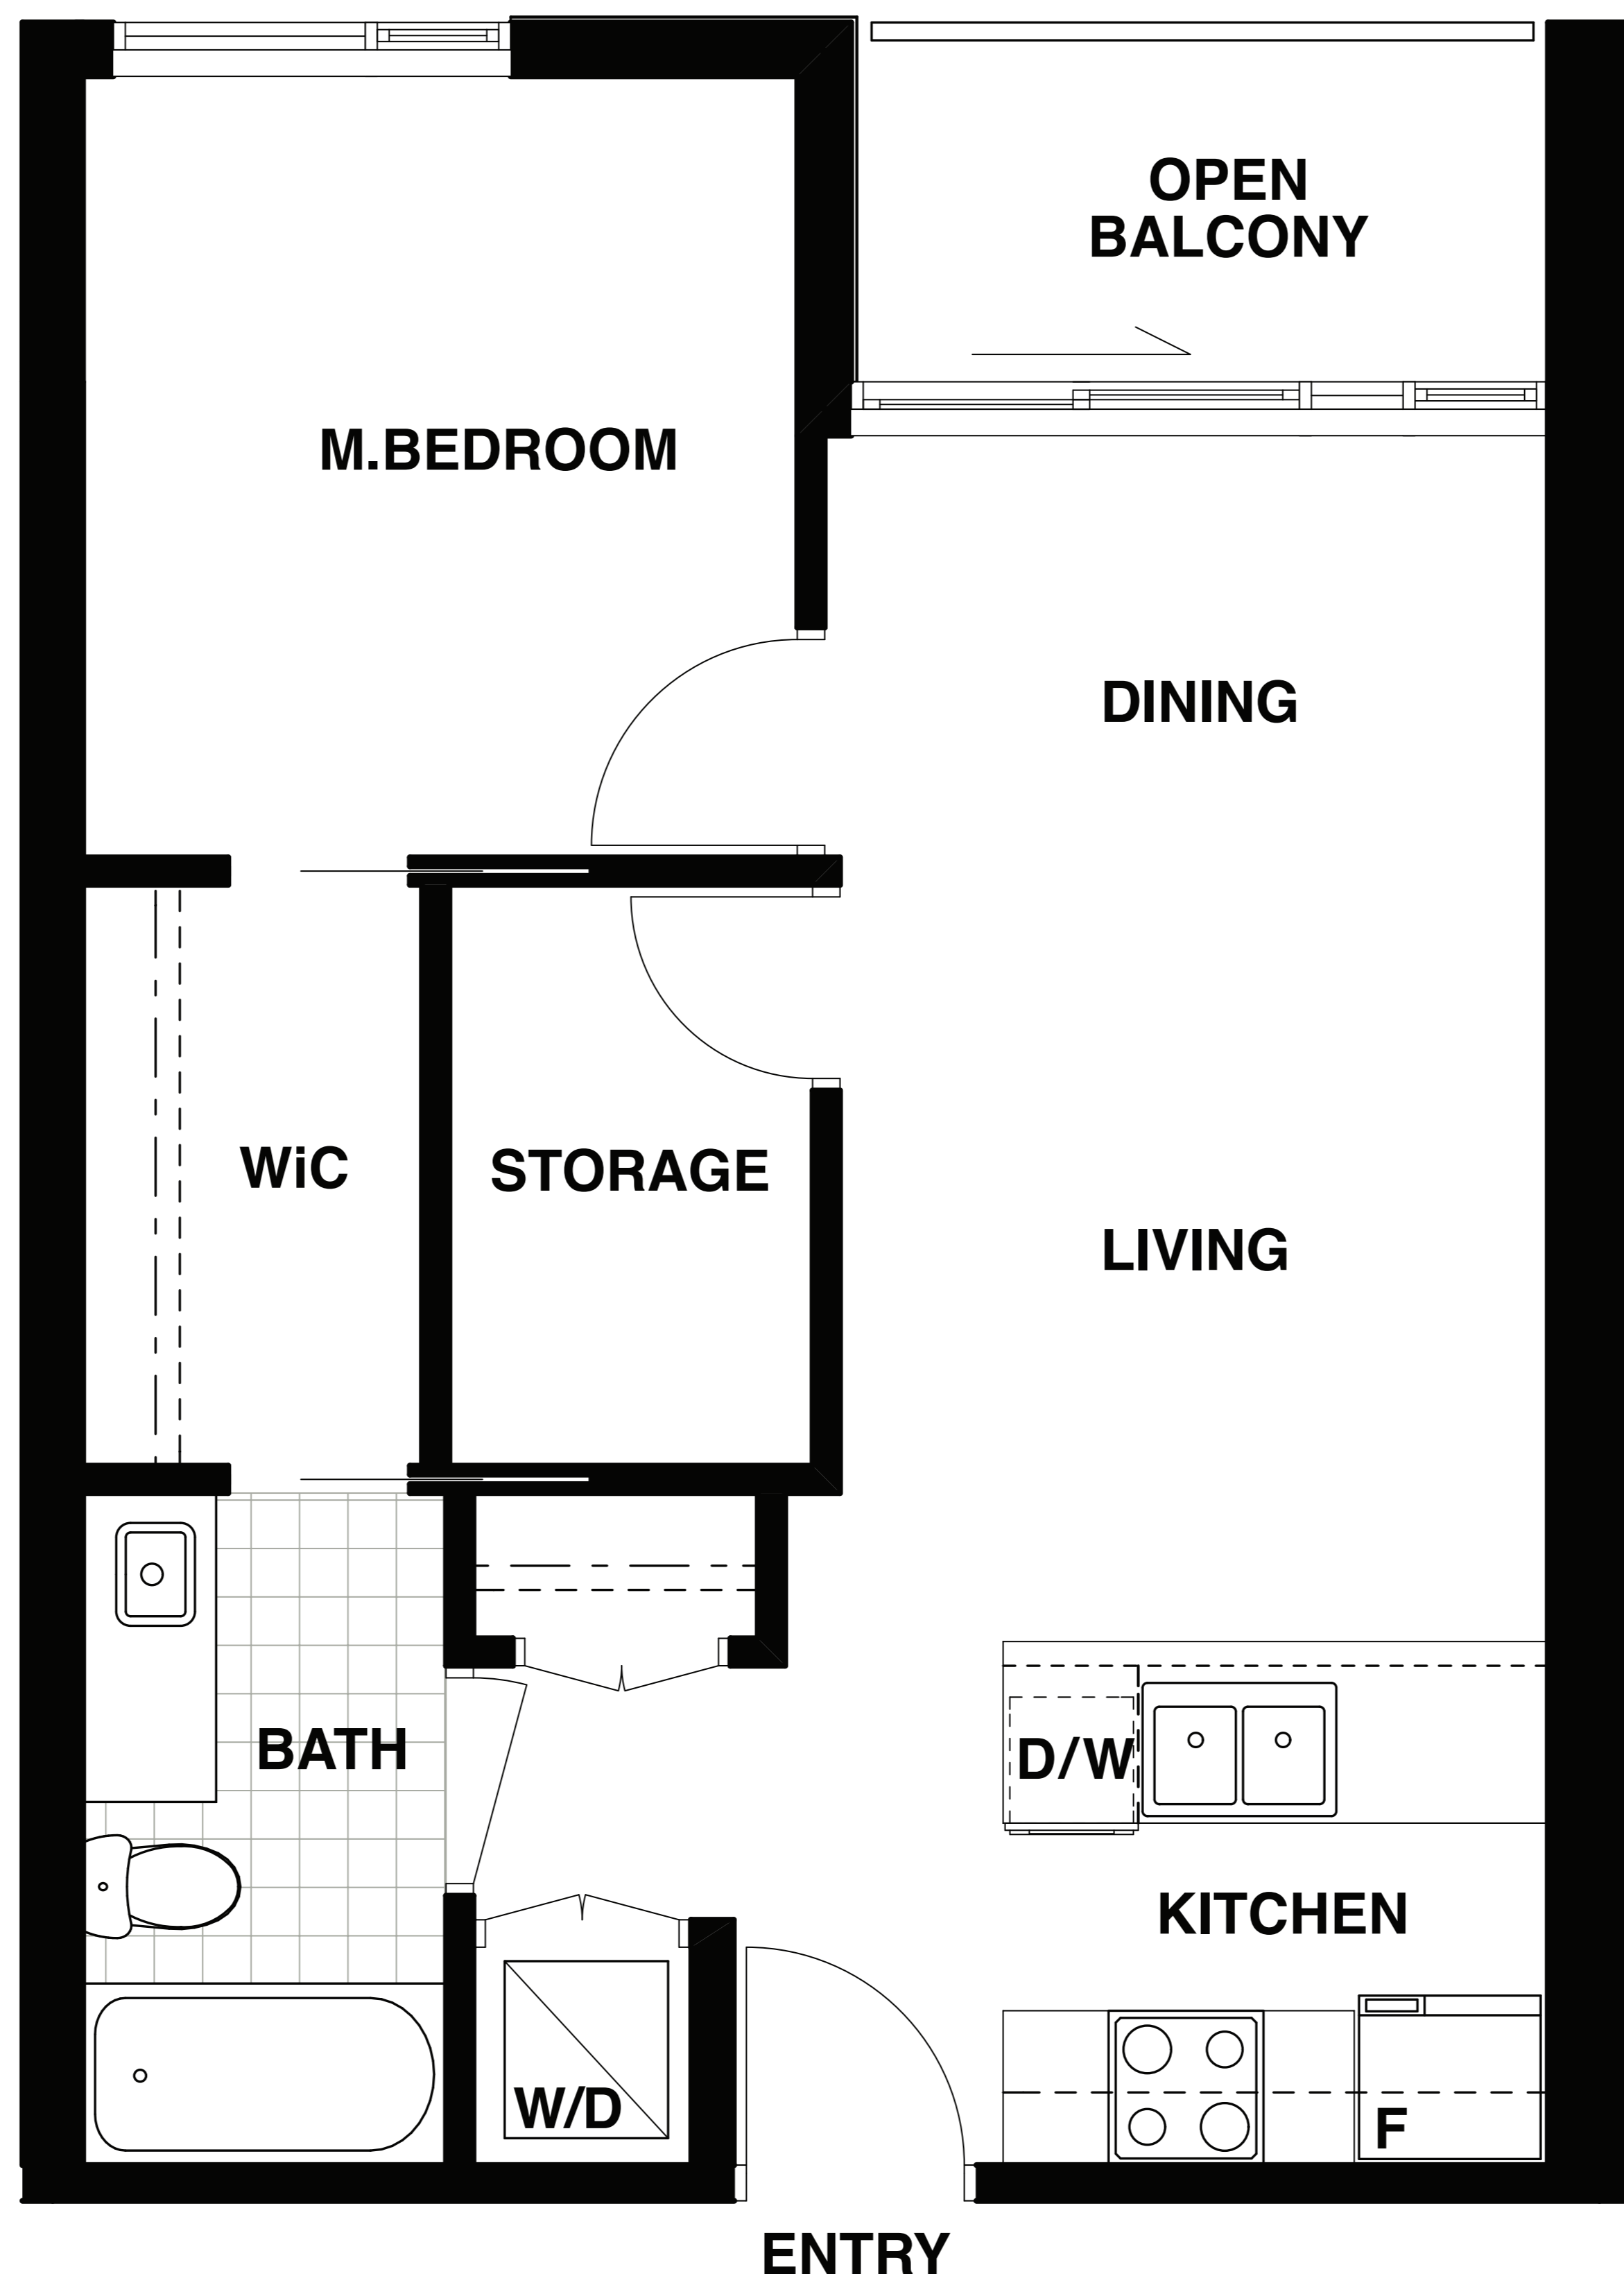

LOCATION | VALUE | QUALITY

WEST 10TH
& MAPLE
AT ARBUTUS

A PINNACLE PROJECT

1 BEDROOM

1B2

SUITE AREA	586 SQ.FT.*
BALCONY	47 SQ.FT.*
TOTAL AREA	633 SQ.FT.

WEST BUILDING

- 302
- 303*
- 304
- 305*

- 502
- 503*
- 504
- 505*

- 602
- 603*
- 604
- 605*

- 702
- 703*
- 704
- 705*

WEST BUILDING

LEVEL 3,5,6,7