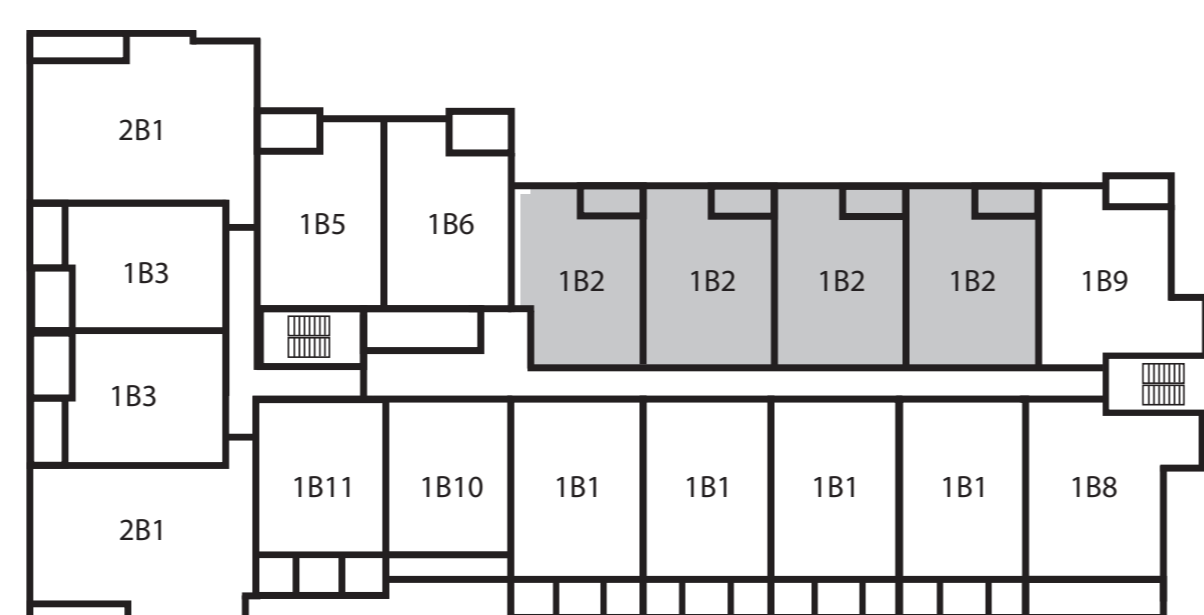

LOCATION | VALUE | QUALITY

WEST 10TH
& MAPLE
AT ARBUTUS

A PINNACLE PROJECT

1 BEDROOM

1B2

SUITE AREA	586 SQ.FT.*
BALCONY	47 SQ.FT.*
TOTAL AREA	633 SQ.FT.

WEST BUILDING

- 302
- 303*
- 304
- 305*

- 502
- 503*
- 504
- 505*

- 602
- 603*
- 604
- 605*

- 702
- 703*
- 704
- 705*

WEST BUILDING

LEVEL 3,5,6,7